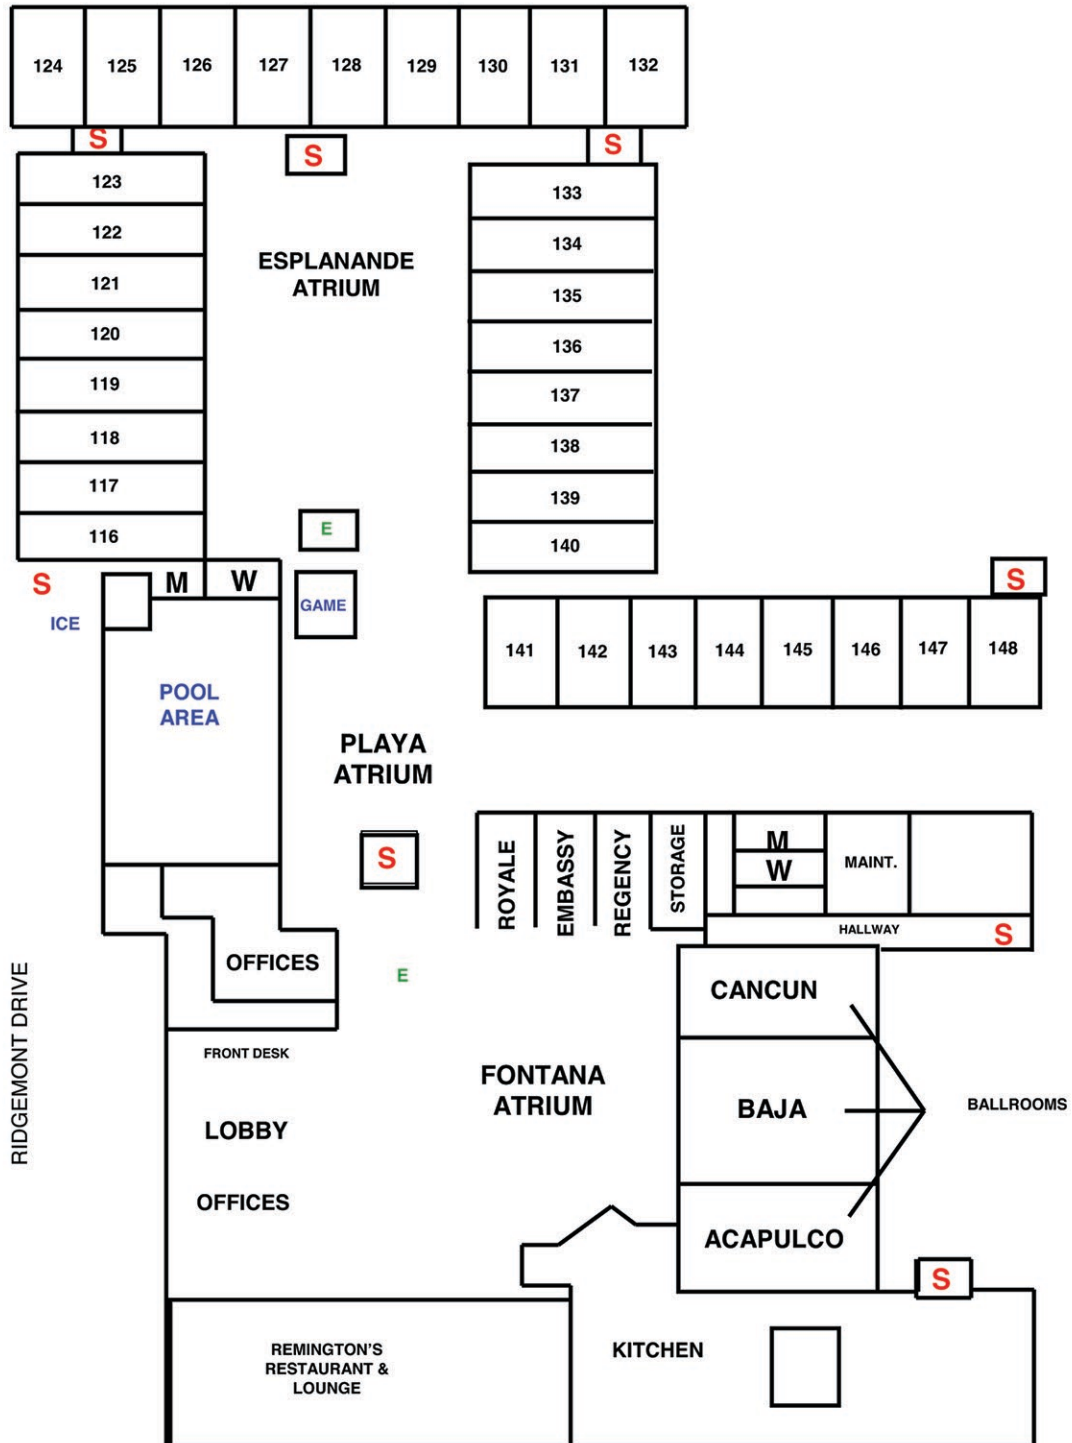

325-698-1234  
 888-897-9644 Toll Free  
 Fax 325-698-2771  
 4250 Ridgemont Drive  
 Abilene, Texas 79606

FIRST FLOOR